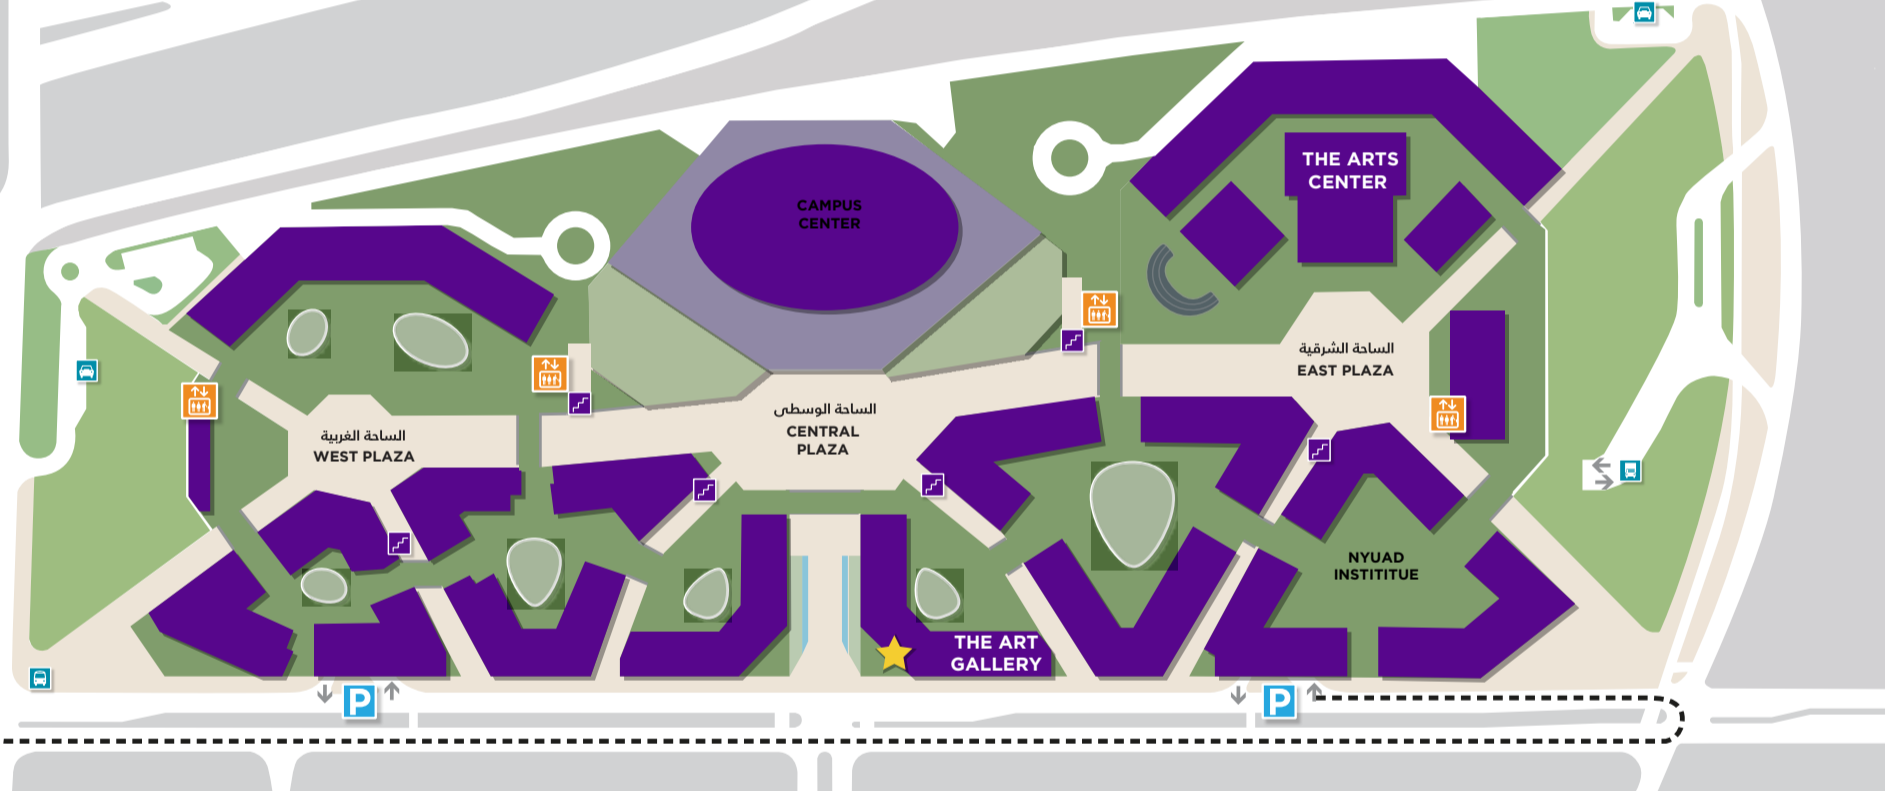

Saadiyat Island

from Abu Dhabi from Dubai

CAMPUS MAP

إلى الموقع الشمالي
TO NORTH SITE

- Parking Entrance/Exit
- Elevators from Parking
- Welcome Center

PARKING, LEVEL B1

PLEASE PARK IN PUBLIC ZONES 2 OR 3
USE THE ELEVATORS TO GO TO LEVEL O.
YOU WILL ENTER THE CAMPUS AT THE CENTRAL PLAZA.
THE ARTS CENTER IS LOCATED ON THE EAST PLAZA.
THE ART GALLERY IS LOCATED NEXT TO THE WELCOME CENTER FACING THE STREET.

- Elevators from Parking