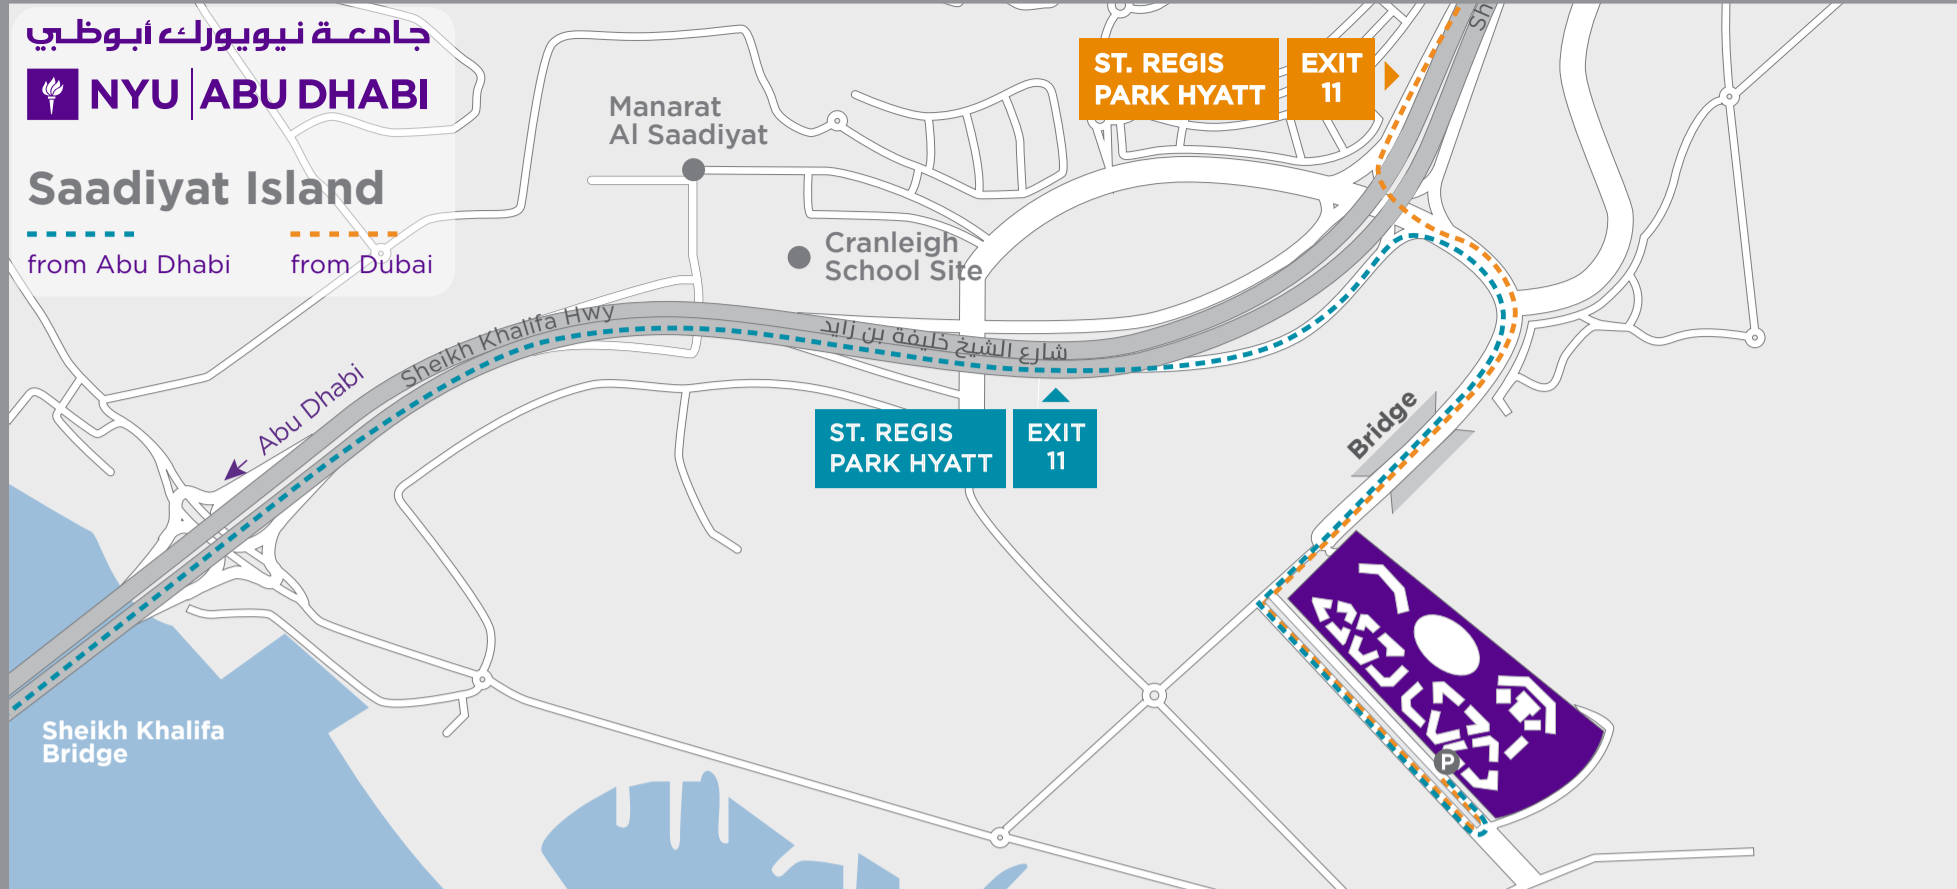

Saadiyat Island

from Abu Dhabi from Dubai

CAMPUS MAP

إلى الموقع الشمالي
TO NORTH SITE

- Parking Entrance/Exit
- Elevators from Parking
- Welcome Center

PARKING, LEVEL B1

PLEASE PARK IN PUBLIC ZONES 2 OR 3
USE THE ELEVATORS TO GO TO LEVEL O.
YOU WILL ENTER THE CAMPUS AT THE CENTRAL PLAZA.
THE ARTS CENTER IS LOCATED ON THE EAST PLAZA.
THE ART GALLERY IS LOCATED NEXT TO THE WELCOME CENTER FACING THE STREET.